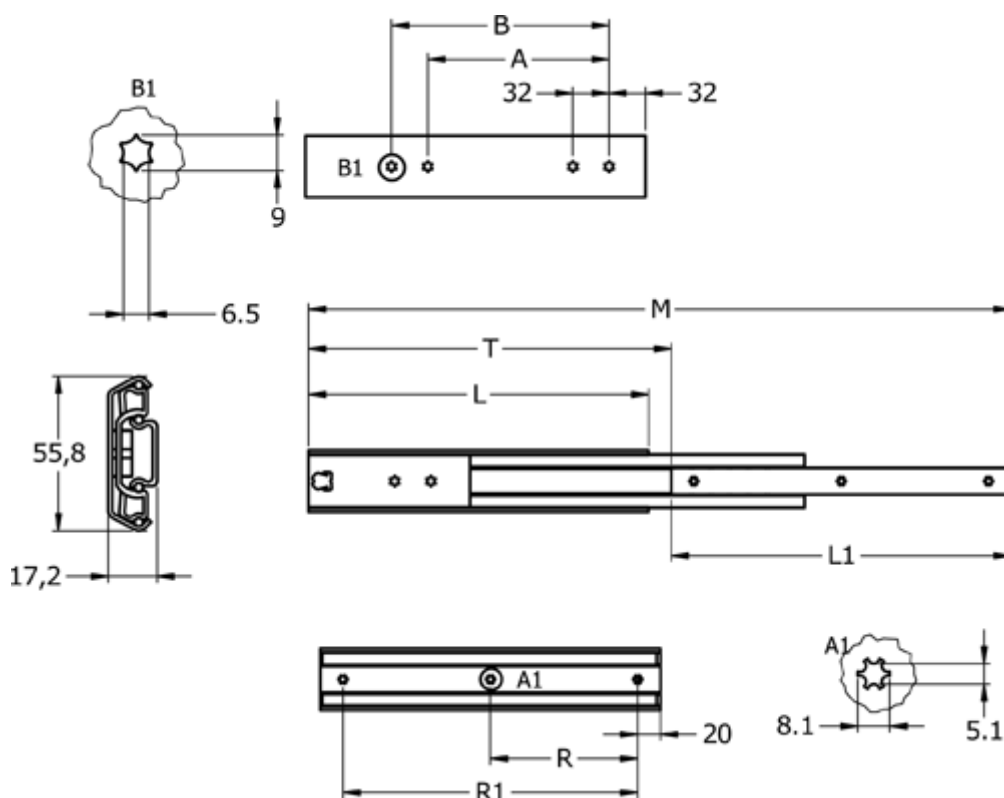

Article number: 11112S24

Description: Thomas Regout Telescopic Slide 11112S23 ULF HD D, 3-piece
Length 400 mm / load cap. 97 kg / extension 440 mm

Measures

A	= 256	T = 450
B	= 288	
L	= 450	
L1	= 495	
Load capacity side mounted	= 110	
M	= 945	
R	= 205	
R1	= 410	